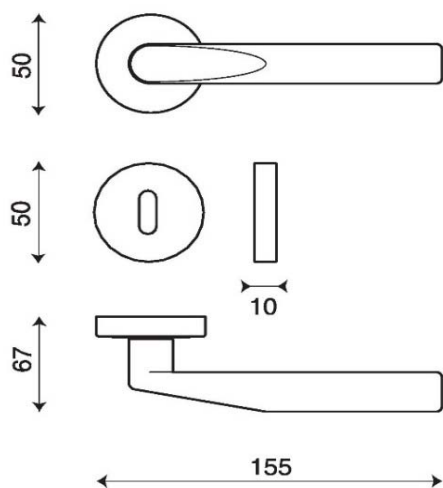

## Cut

Hannes Wettstein

Cromo lucido - Polished chrome - Glanz chrome - Chrome poli

Cromo satinato - Satin chrome - Mat chrome + Chrom satiné

Silver

Articolo / Product Model / Article	KOOE	Catalogo / Catalogue Katalog / Catalogue	Cut	Materiale / Material Material / Matériel	Alluminio - Aluminum
					
Set A	Set B	Set C	Set D	Set E	Set F