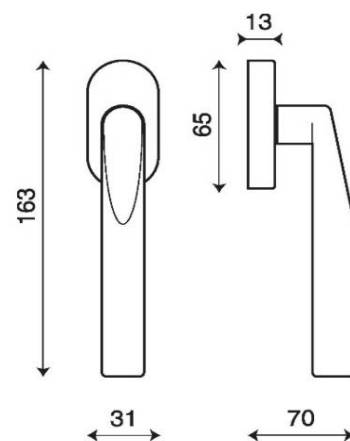

## Cut

Hannes Wettstein

Cromo lucido - Polished chrome - Glanz chrome - Chrome poli

Cromo satinato - Satin chrome - Mat chrome + Chrom satiné

Silver

Articolo / Product Model / Article	KOOE	Catalogo / Catalogue Katalog / Catalogue	Cut	Materiale / Material Material / Matériel	Alluminio - Aluminum
					
Set A	Set B	Set C	Set D	Set E	Set F