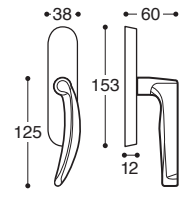

materiale / material
Ottone / Brass

Manos.
design Oscar Tusquets Blanca

finiture standard / standard finishes

02 - Ottone satinato
Satin brass

33 - Nickel satinato verniciato
Satin nickel

K00860
S/bocchetta / Latch

K00862
Patent / Lock

K00864
Yale / Cylinder

K00866
WC / Privacy - Q. 6/7/8

Manos/HB14 Rosetta metallo&plastica - con molla / Metal&plastic rose - springloaded

K00810
S/bocchetta / Latch

K00812
Patent / Lock

K00814
Yale / Cylinder

K00816
WC / Privacy - Q. 6/7/8

Manos/T11 Rosetta metallo - con molla / Metal rose - springloaded

K0086J
SX - LH

K0086I
DX - RH

K0086L
SX / LH

K0086K
DX / RH

Manos DK - mov. 8 scatti
Window handle - 8 pos. mech.