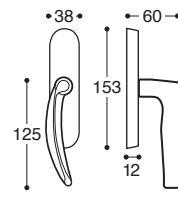

materiale / material
Ottone / Brass

Manos.
design Oscar Tusquets Blanca

finiture standard / standard finishes

02 - Ottone satinato
Satin brass

33 - Nickel satinato verniciato
Satin nickel

K00860
S/bocchetta / Latch

K00862
Patent / Lock

K00864
Yale / Cylinder

K00866
WC / Privacy - Q. 6/7/8

Manos/HB14 Rosetta metallo&plastica - con molla / Metal&plastic rose - springloaded

K00810
S/bocchetta / Latch

K00812
Patent / Lock

K00814
Yale / Cylinder

K00816
WC / Privacy - Q. 6/7/8

Manos/T11 Rosetta metallo - con molla / Metal rose - springloaded

K0086J
SX - LH

K0086I
DX - RH

K0086L
SX / LH

K0086K
DX / RH

Manos DK - mov. 8 scatti
Window handle - 8 pos. mech.