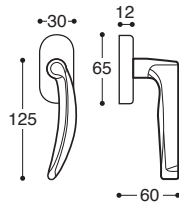

materiale / material
Ottone / Brass

Manos.
design Oscar Tusquets Blanca

finiture standard / standard finishes

02 - Ottone satinato
Satin brass

33 - Nickel satinato verniciato
Satin nickel

K00860
S/bocchetta / Latch

K00862
Patent / Lock

K00864
Yale / Cylinder

K00866
WC / Privacy - Q. 6/7/8

Manos/HB14 Rosetta metallo&plastica - con molla / Metal&plastic rose - springloaded

K00810
S/bocchetta / Latch

K00812
Patent / Lock

K00814
Yale / Cylinder

K00816
WC / Privacy - Q. 6/7/8

Manos/T11 Rosetta metallo - con molla / Metal rose - springloaded

K0086J
SX - LH

K0086I
DX - RH

K0086L
SX / LH

K0086K
DX / RH

Manos DK - mov. 8 scatti
Window handle - 8 pos. mech.