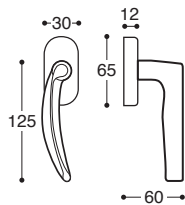

materiale / material
Ottone / Brass

Manos.
design Oscar Tusquets Blanca

finiture standard / standard finishes

02 - Ottone satinato
Satin brass

33 - Nickel satinato verniciato
Satin nickel

K00860
S/bocchetta / Latch

K00862
Patent / Lock

K00864
Yale / Cylinder

K00866
WC / Privacy - Q. 6/7/8

Manos/HB14 Rosetta metallo&plastica - con molla / Metal&plastic rose - springloaded

K00810
S/bocchetta / Latch

K00812
Patent / Lock

K00814
Yale / Cylinder

K00816
WC / Privacy - Q. 6/7/8

Manos/T11 Rosetta metallo - con molla / Metal rose - springloaded

K0086J
SX - LH

K0086I
DX - RH

K0086L
SX / LH

K0086K
DX / RH

Manos DK - mov. 8 scatti
Window handle - 8 pos. mech.